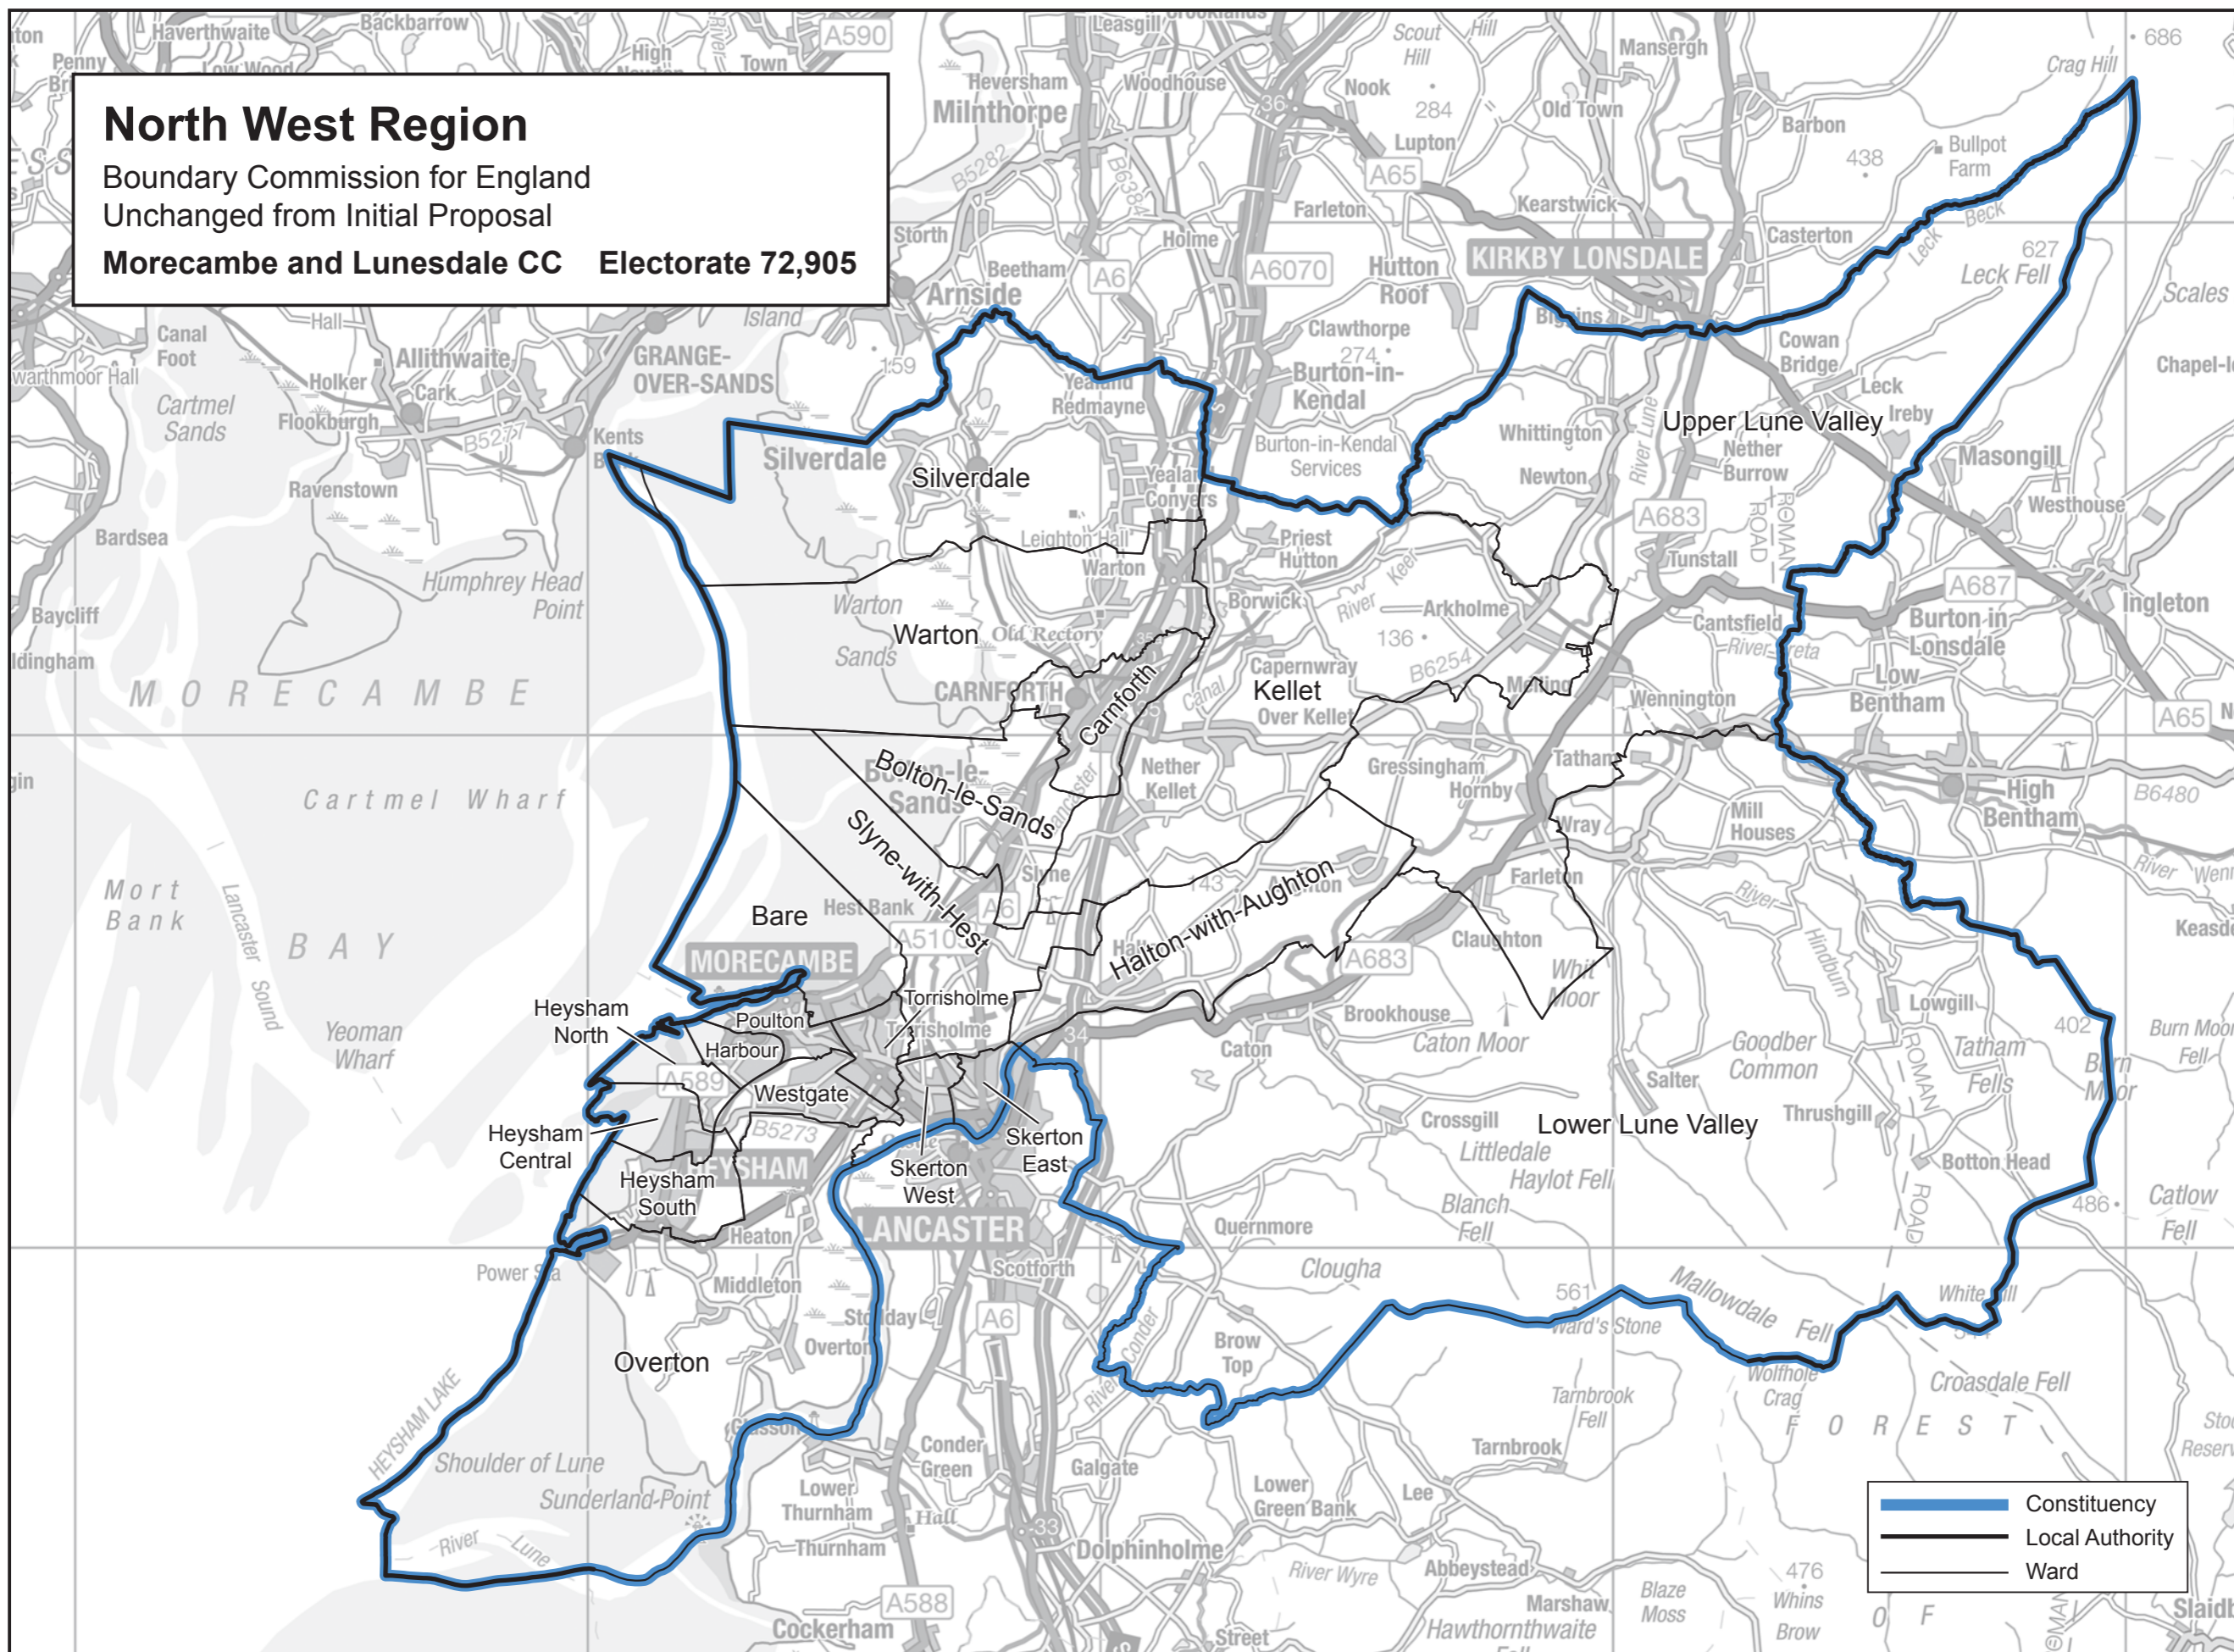

North West Region

Boundary Commission for England
Unchanged from Initial Proposal

Morecambe and Lunesdale CC Electorate 72,905

	Constituency
	Local Authority
	Ward

This mapping extract has been produced from Ordnance Survey's mapping data on behalf of the Boundary Commission for England © Crown copyright 2012.